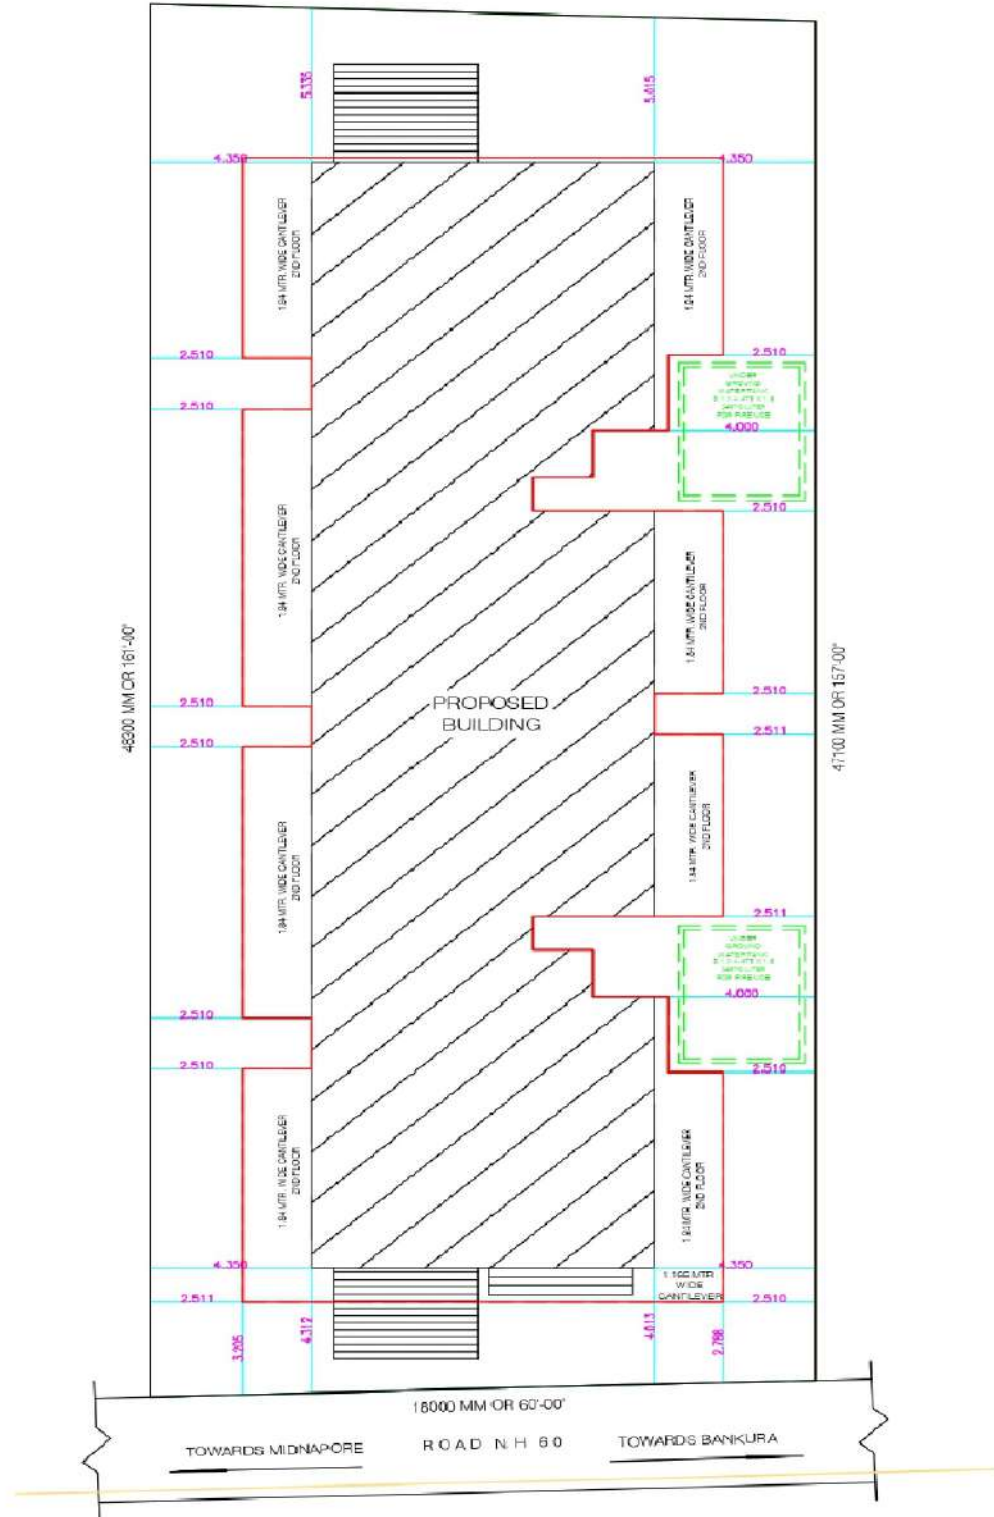

**Proposed Project at Mouza- Turki Sitarampur, J.L. No. 100, R.S. Plot No-137, L.R. Plot No-428, 428/842, Khatian No-742, Holding No—306/B/7/1, Ward No-16, at Midnapore Road, Bishnupur, under Bishnupur Municipality, P.S.-Bishnupur, District-Bankura, Pin No-722122**

**LATITUDE : 23.060965**  
**LONGITUDE : 87.319931**

PLB DEVELOPERS CONSULTANTS PVT. LTD.

*Panami Chakrabarty*

Director

**SIGNATURE OF OWNER**